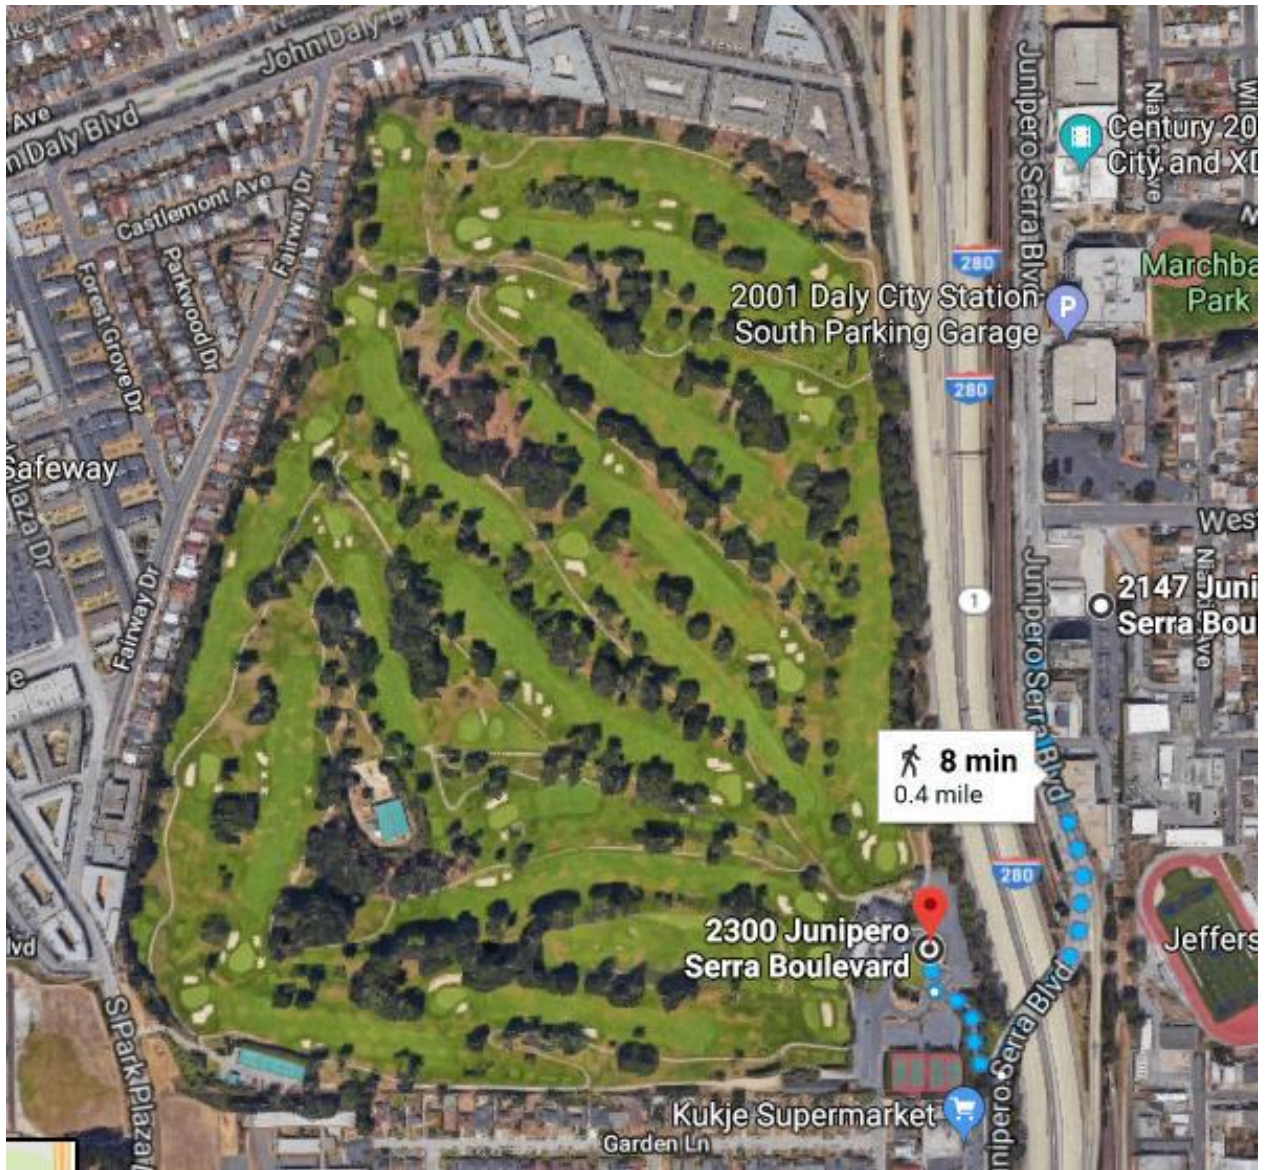

**Timings**

6:30 AM – 7:00 PM - Monday

6:00 AM – 7:00 PM - Tuesday

5:30 AM – 8:00 PM - Wednesday - Sunday

**Transportation from LOT A to LMGC**

Caddies will walk south on Junipero Serra Blvd. for .4 miles to get to LMGC Clubhouse and Admissions Area.

**\*See next pages for walking and driving directions**

# Walking Map

### **Driving Directions to Caddie Lot**